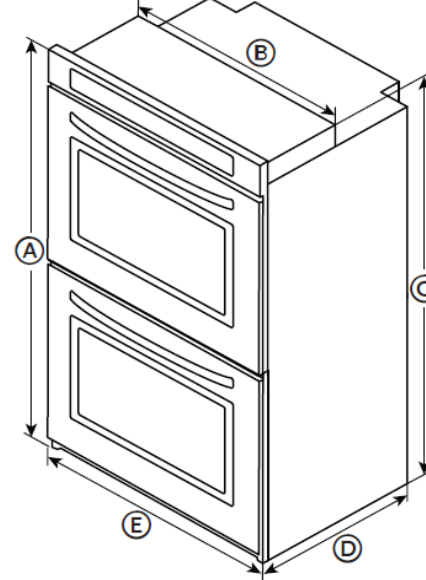

30" Wall Oven installation

Single Oven

	Dimension
A	28 7/16" (72.2 cm)
B	28 1/2" (72.4 cm)
C	27 3/16" (69 cm)
D	23 1/2" (59.7 cm)
E	29 7/8" ((75.9 cm)

Double Oven

	Dimension
A	51 3/16" (130.0 cm)
B	28 1/2" (72.4 cm)
C	49 15/16" (126.8 cm)
D	23 1/2" (59.7 cm)
E	29 7/8" ((75.9 cm)