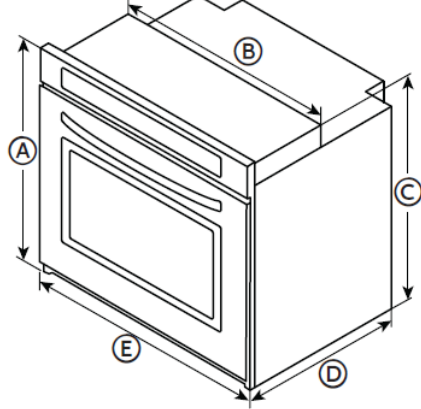

30" Wall Oven installation

Single Oven

	Dimension
A	28 7/16" (72.2 cm)
B	28 1/2" (72.4 cm)
C	27 3/16" (69 cm)
D	23 1/2" (59.7 cm)
E	29 7/8" ((75.9 cm)

Double Oven

	Dimension
A	51 3/16" (130.0 cm)
B	28 1/2" (72.4 cm)
C	49 15/16" (126.8 cm)
D	23 1/2" (59.7 cm)
E	29 7/8" ((75.9 cm)